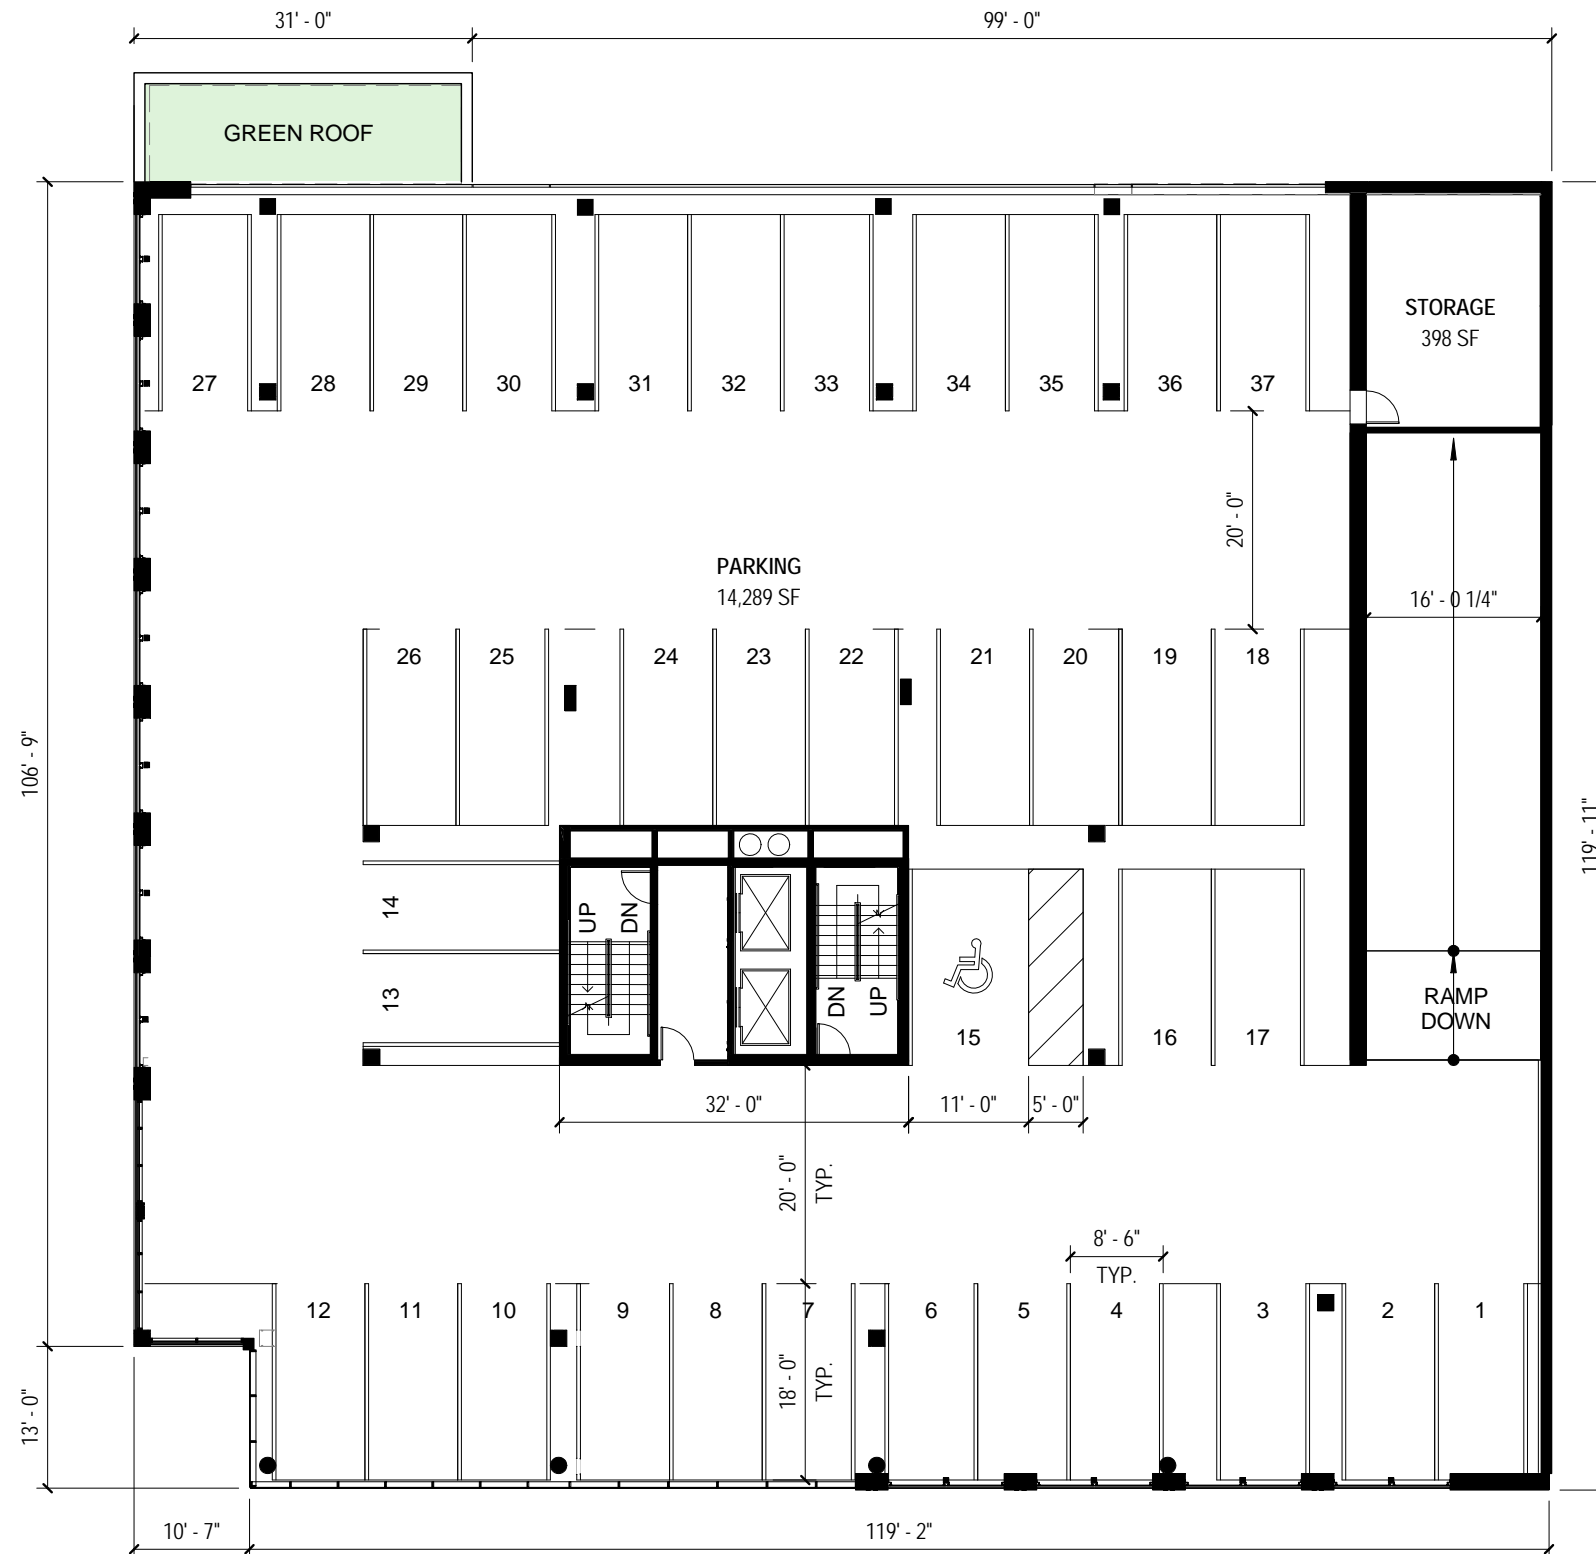

AERIAL VIEW

LOBBY VIEW

VIEW NORTHEAST AT SEDGWICK & SUPERIOR STREET

CLOSE UP - LOBBY VIEW

CLOSE UP - SIDEWALK LEVEL DETAIL VIEW

SITE PLAN

Printed 11/7/2016 5:51:07 PM

© Copyright 2014 FitzGerald Associates Architects