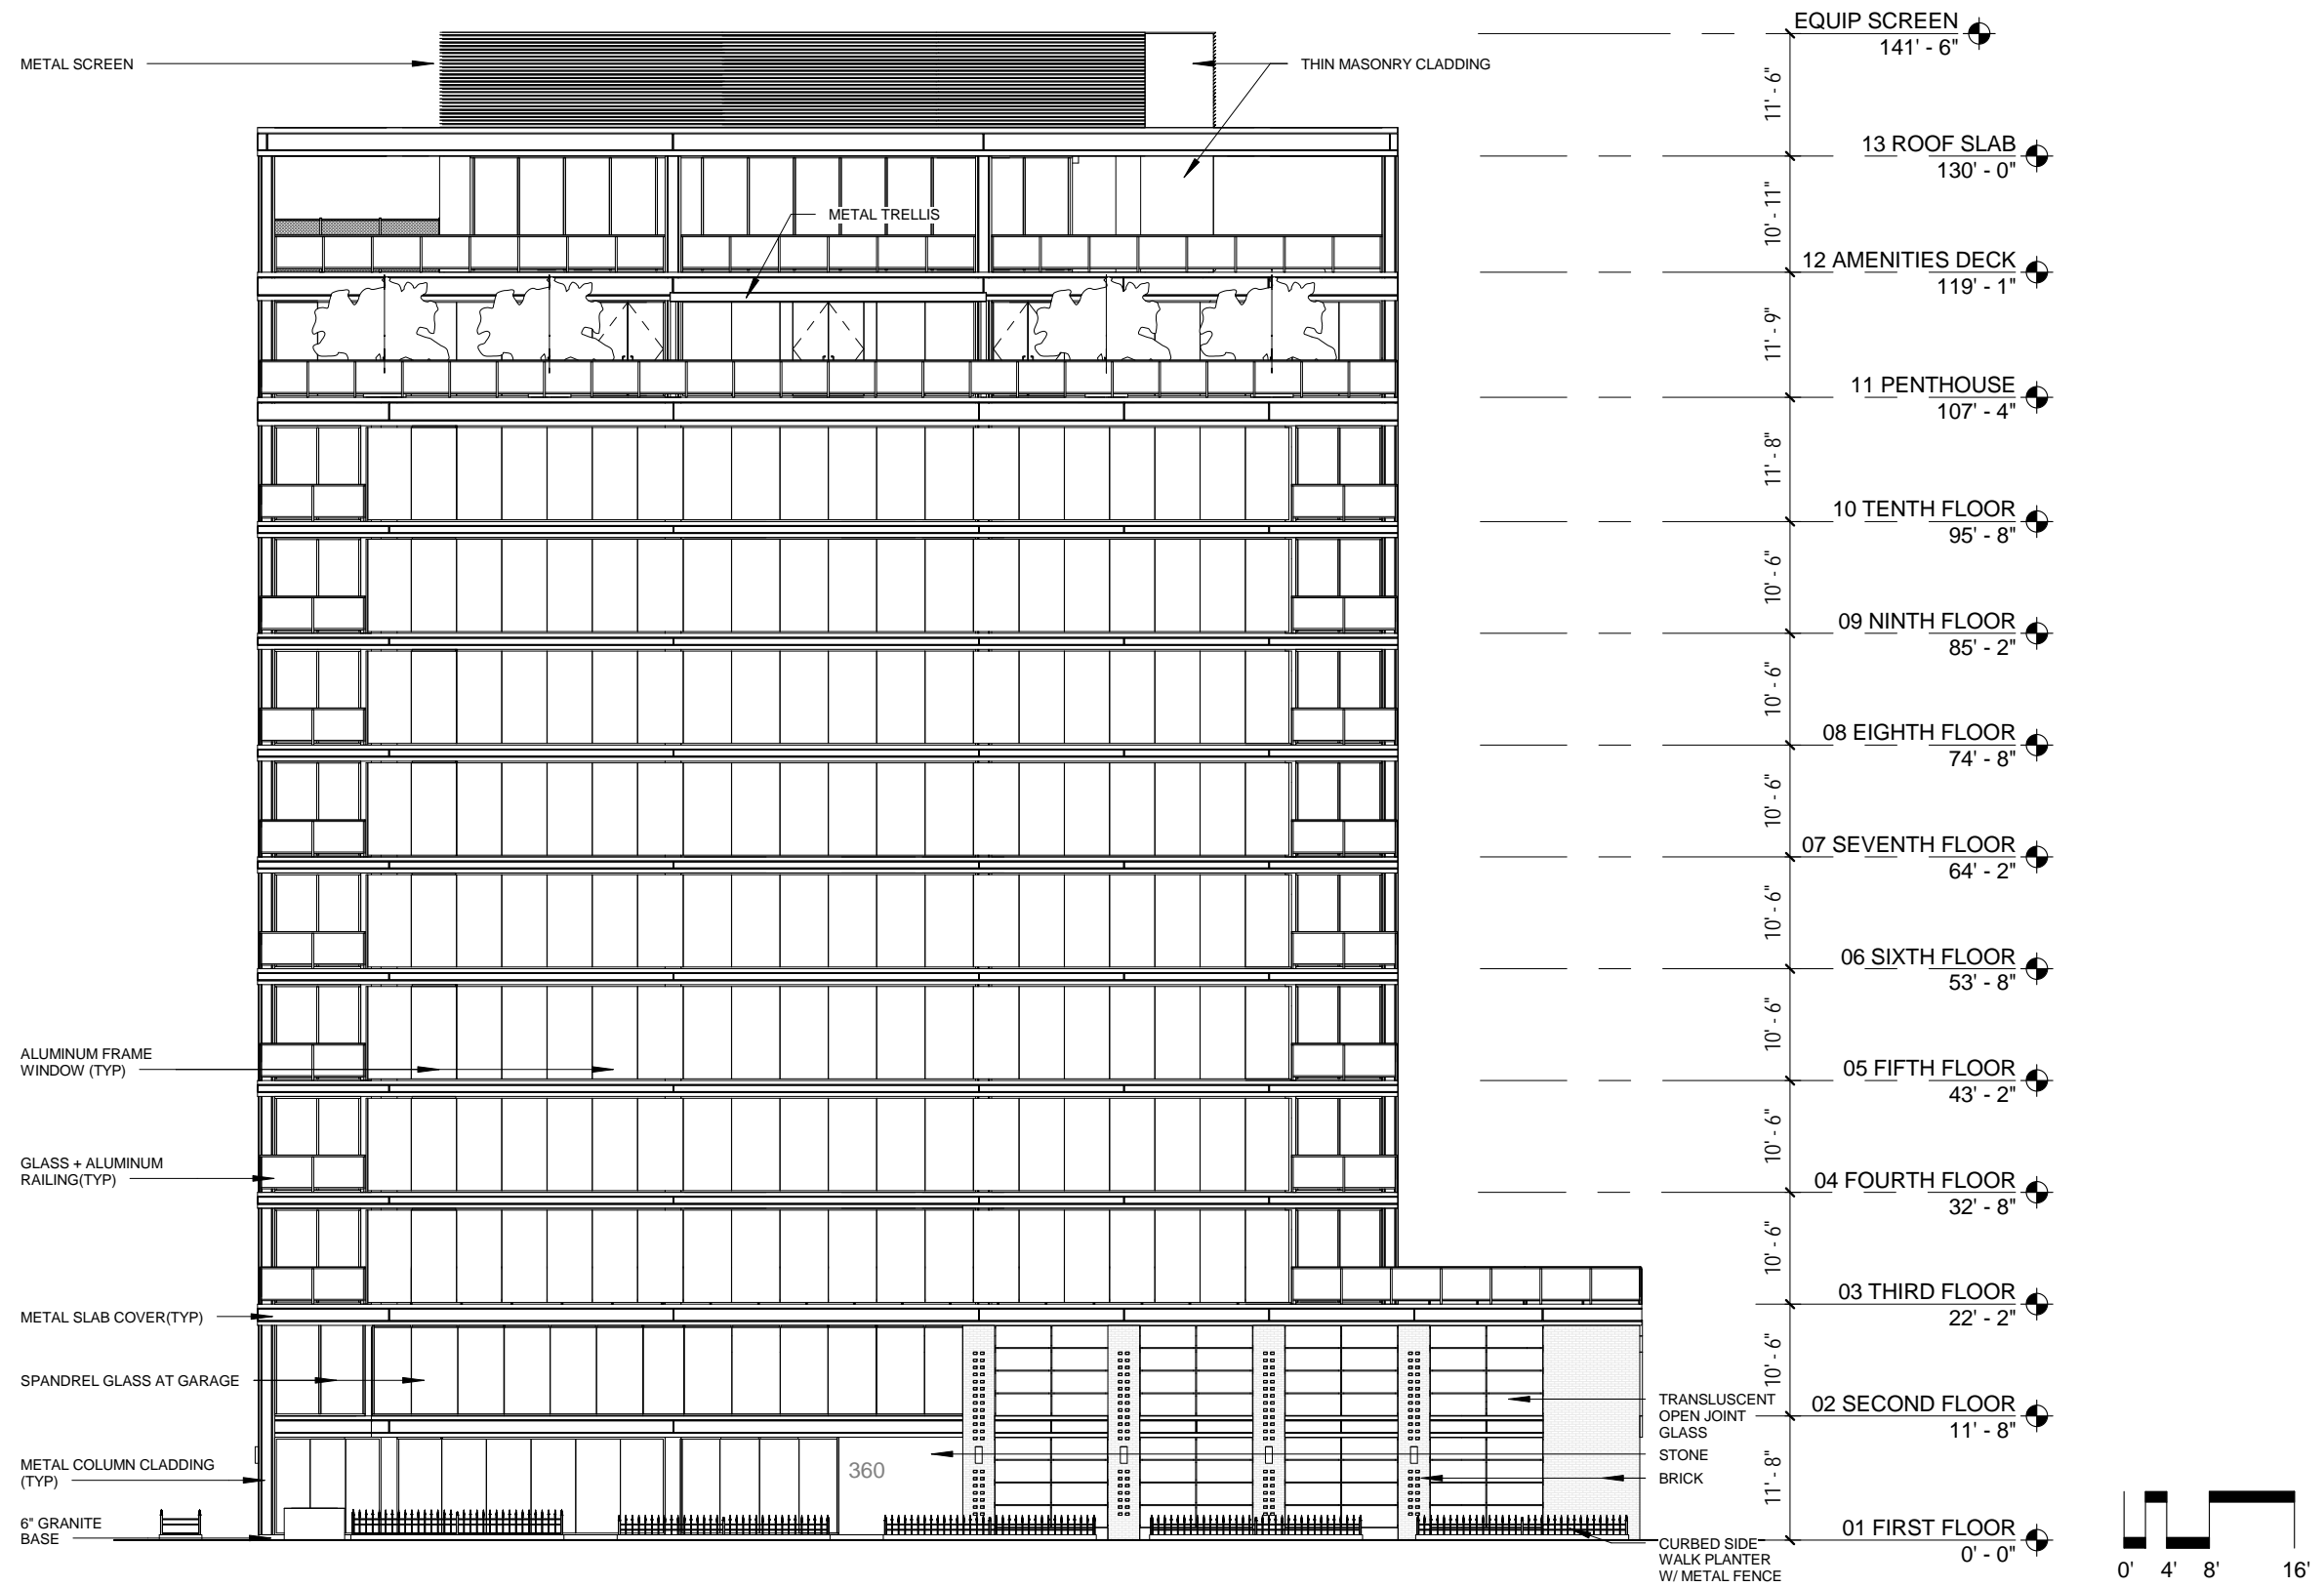

AERIAL VIEW

LOBBY VIEW

VIEW NORTHEAST AT SEDGWICK & SUPERIOR STREET

CLOSE UP - LOBBY VIEW

CLOSE UP - SIDEWALK LEVEL DETAIL VIEW

SITE PLAN

Printed 11/7/2016 5:51:07 PM

© Copyright 2014 FitzGerald Associates Architects