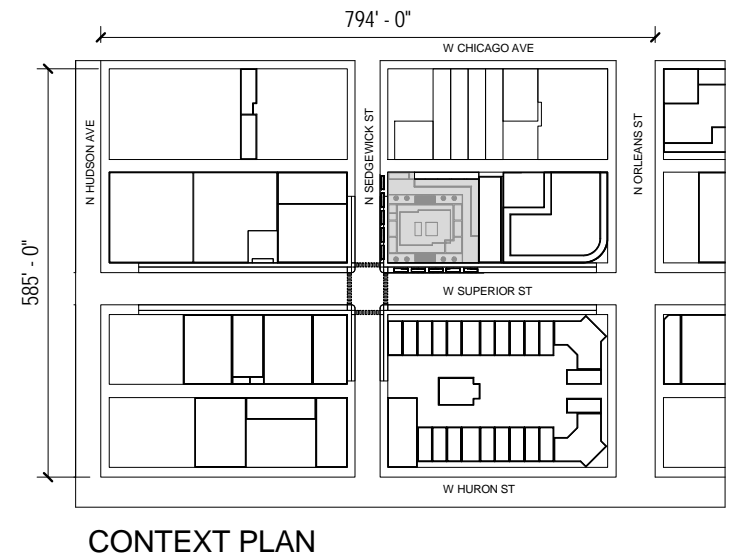

AERIAL VIEW

LOBBY VIEW

VIEW NORTHEAST AT SEDGWICK & SUPERIOR STREET

CLOSE UP - LOBBY VIEW

CLOSE UP - SIDEWALK LEVEL DETAIL VIEW

SITE PLAN

Printed 11/7/2016 5:51:07 PM

© Copyright 2014 FitzGerald Associates Architects