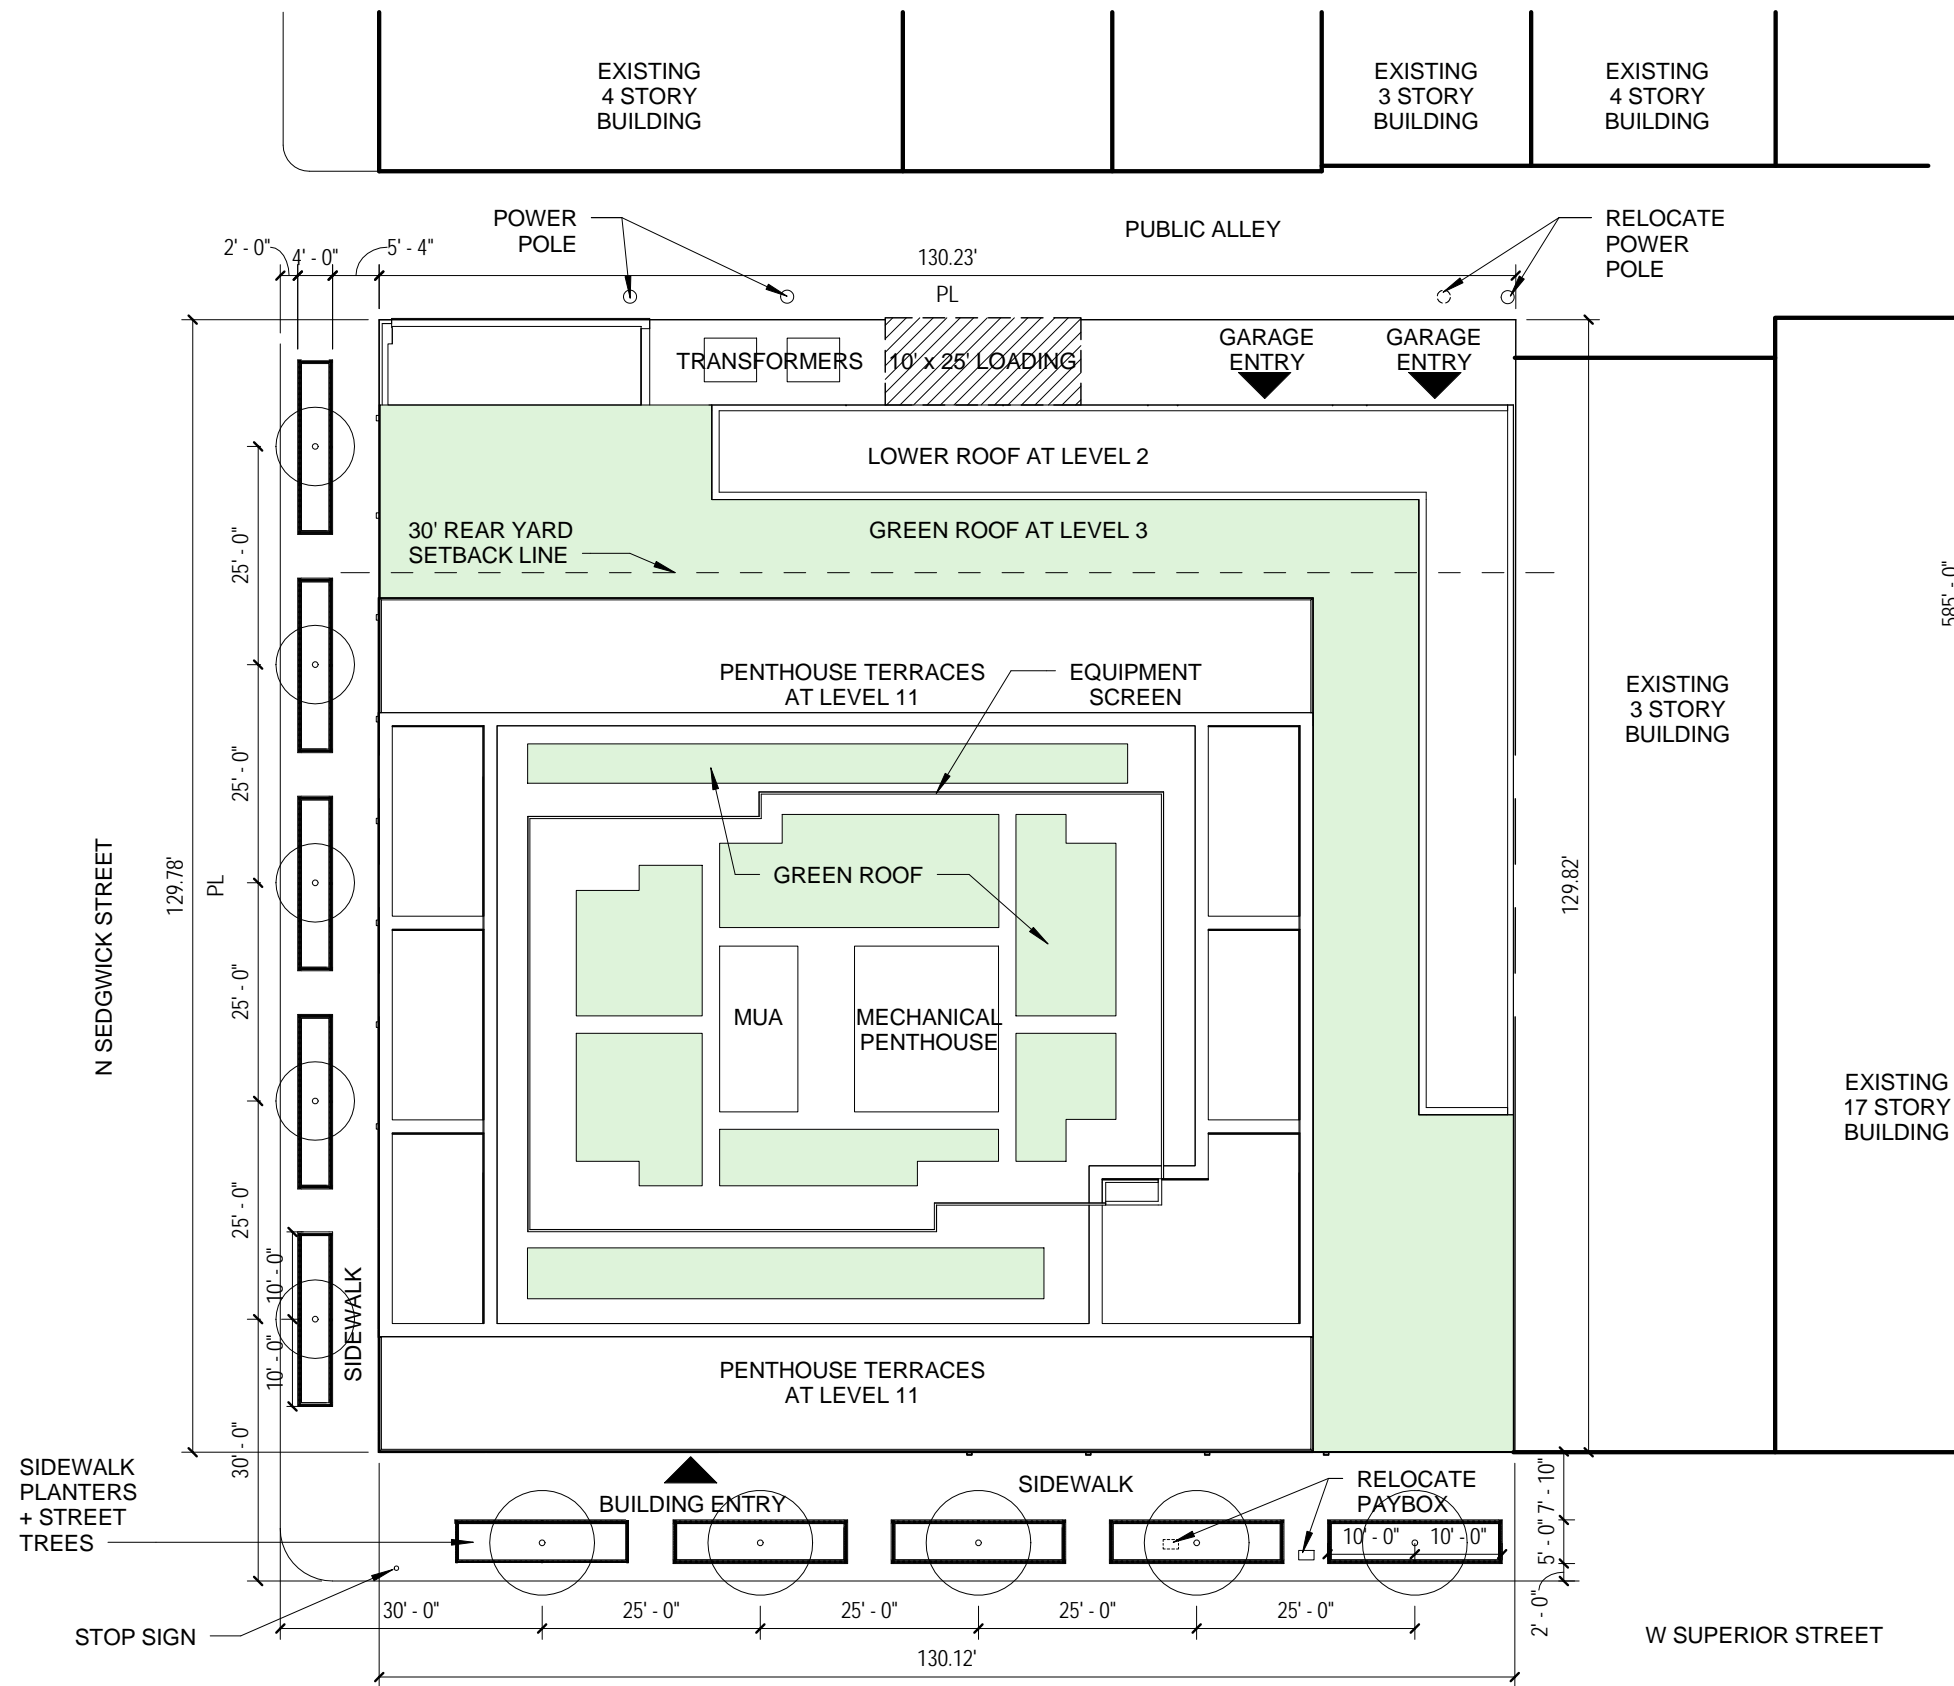

AERIAL VIEW

LOBBY VIEW

VIEW NORTHEAST AT SEDGWICK & SUPERIOR STREET

CLOSE UP - LOBBY VIEW

CLOSE UP - SIDEWALK LEVEL DETAIL VIEW

SITE PLAN

Printed 11/7/2016 5:51:07 PM

© Copyright 2014 FitzGerald Associates Architects