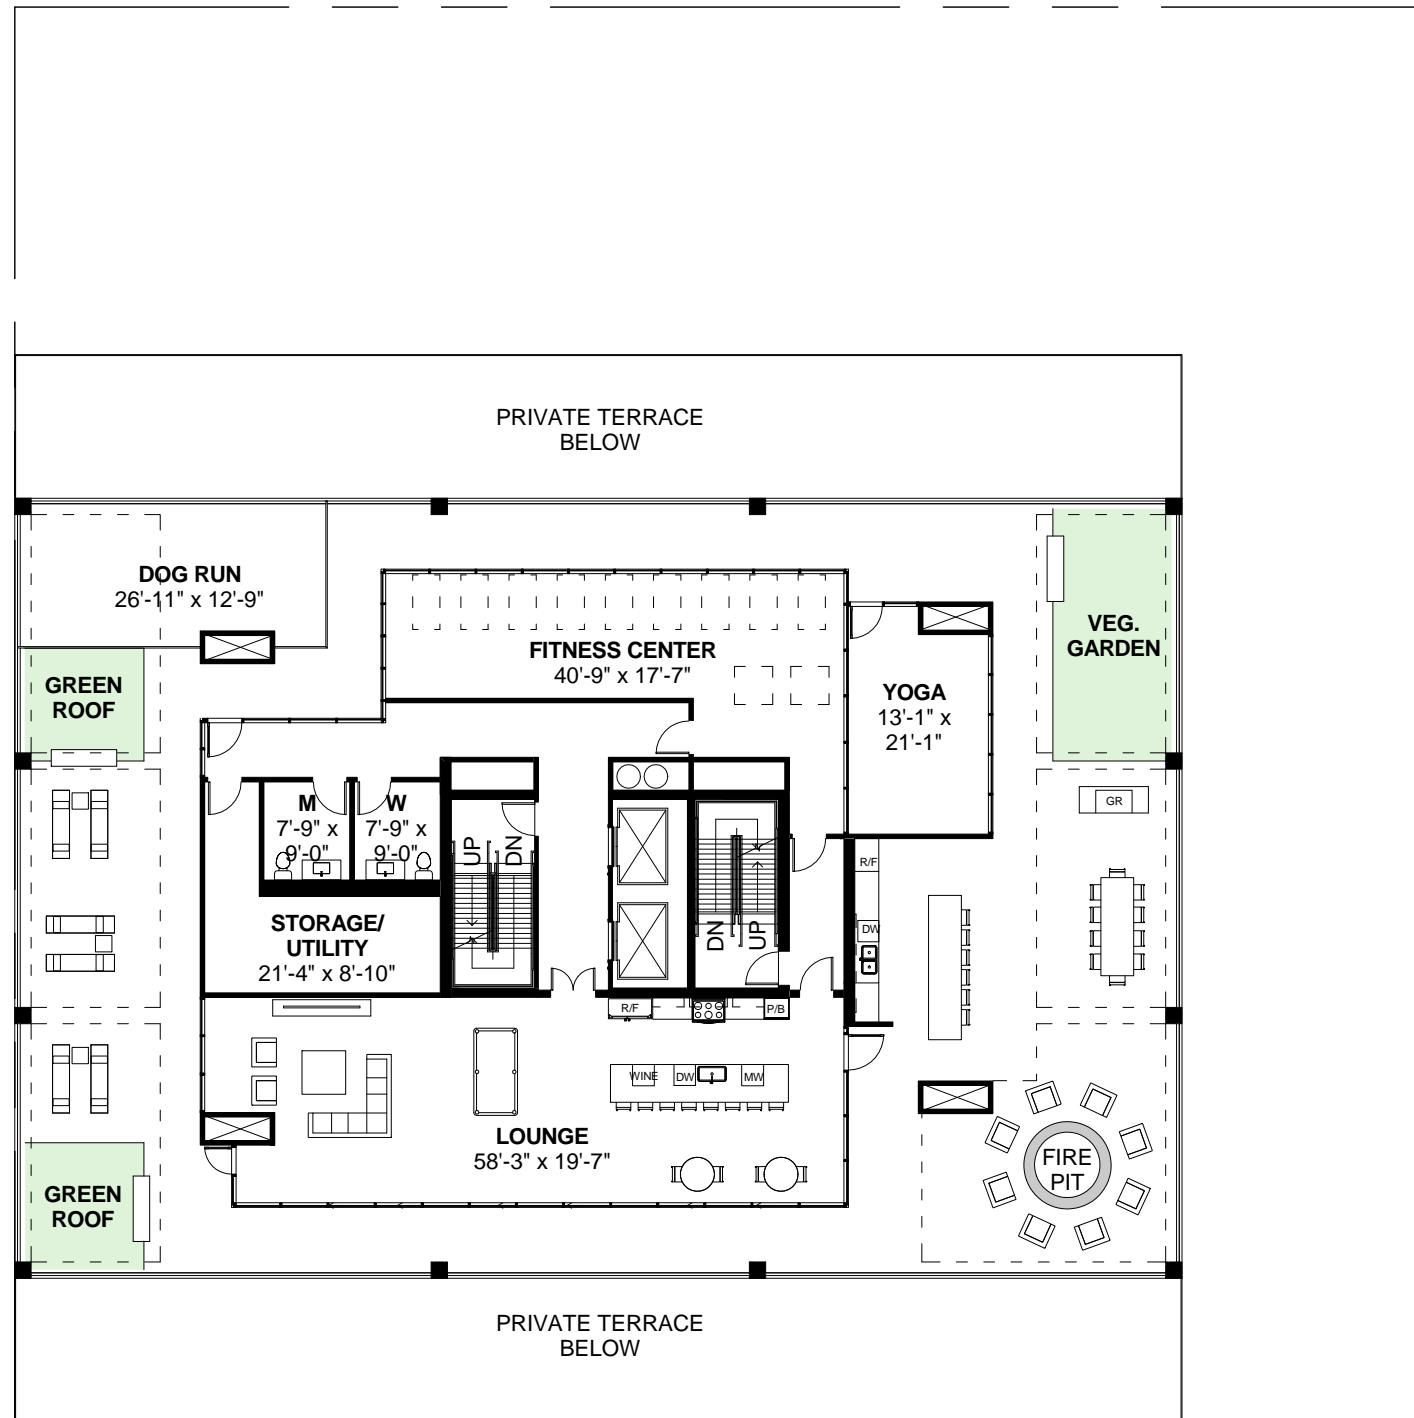

AERIAL VIEW

LOBBY VIEW

VIEW NORTHEAST AT SEDGWICK & SUPERIOR STREET

CLOSE UP - LOBBY VIEW

CLOSE UP - SIDEWALK LEVEL DETAIL VIEW

SITE PLAN

Printed 11/7/2016 5:51:07 PM

© Copyright 2014 FitzGerald Associates Architects