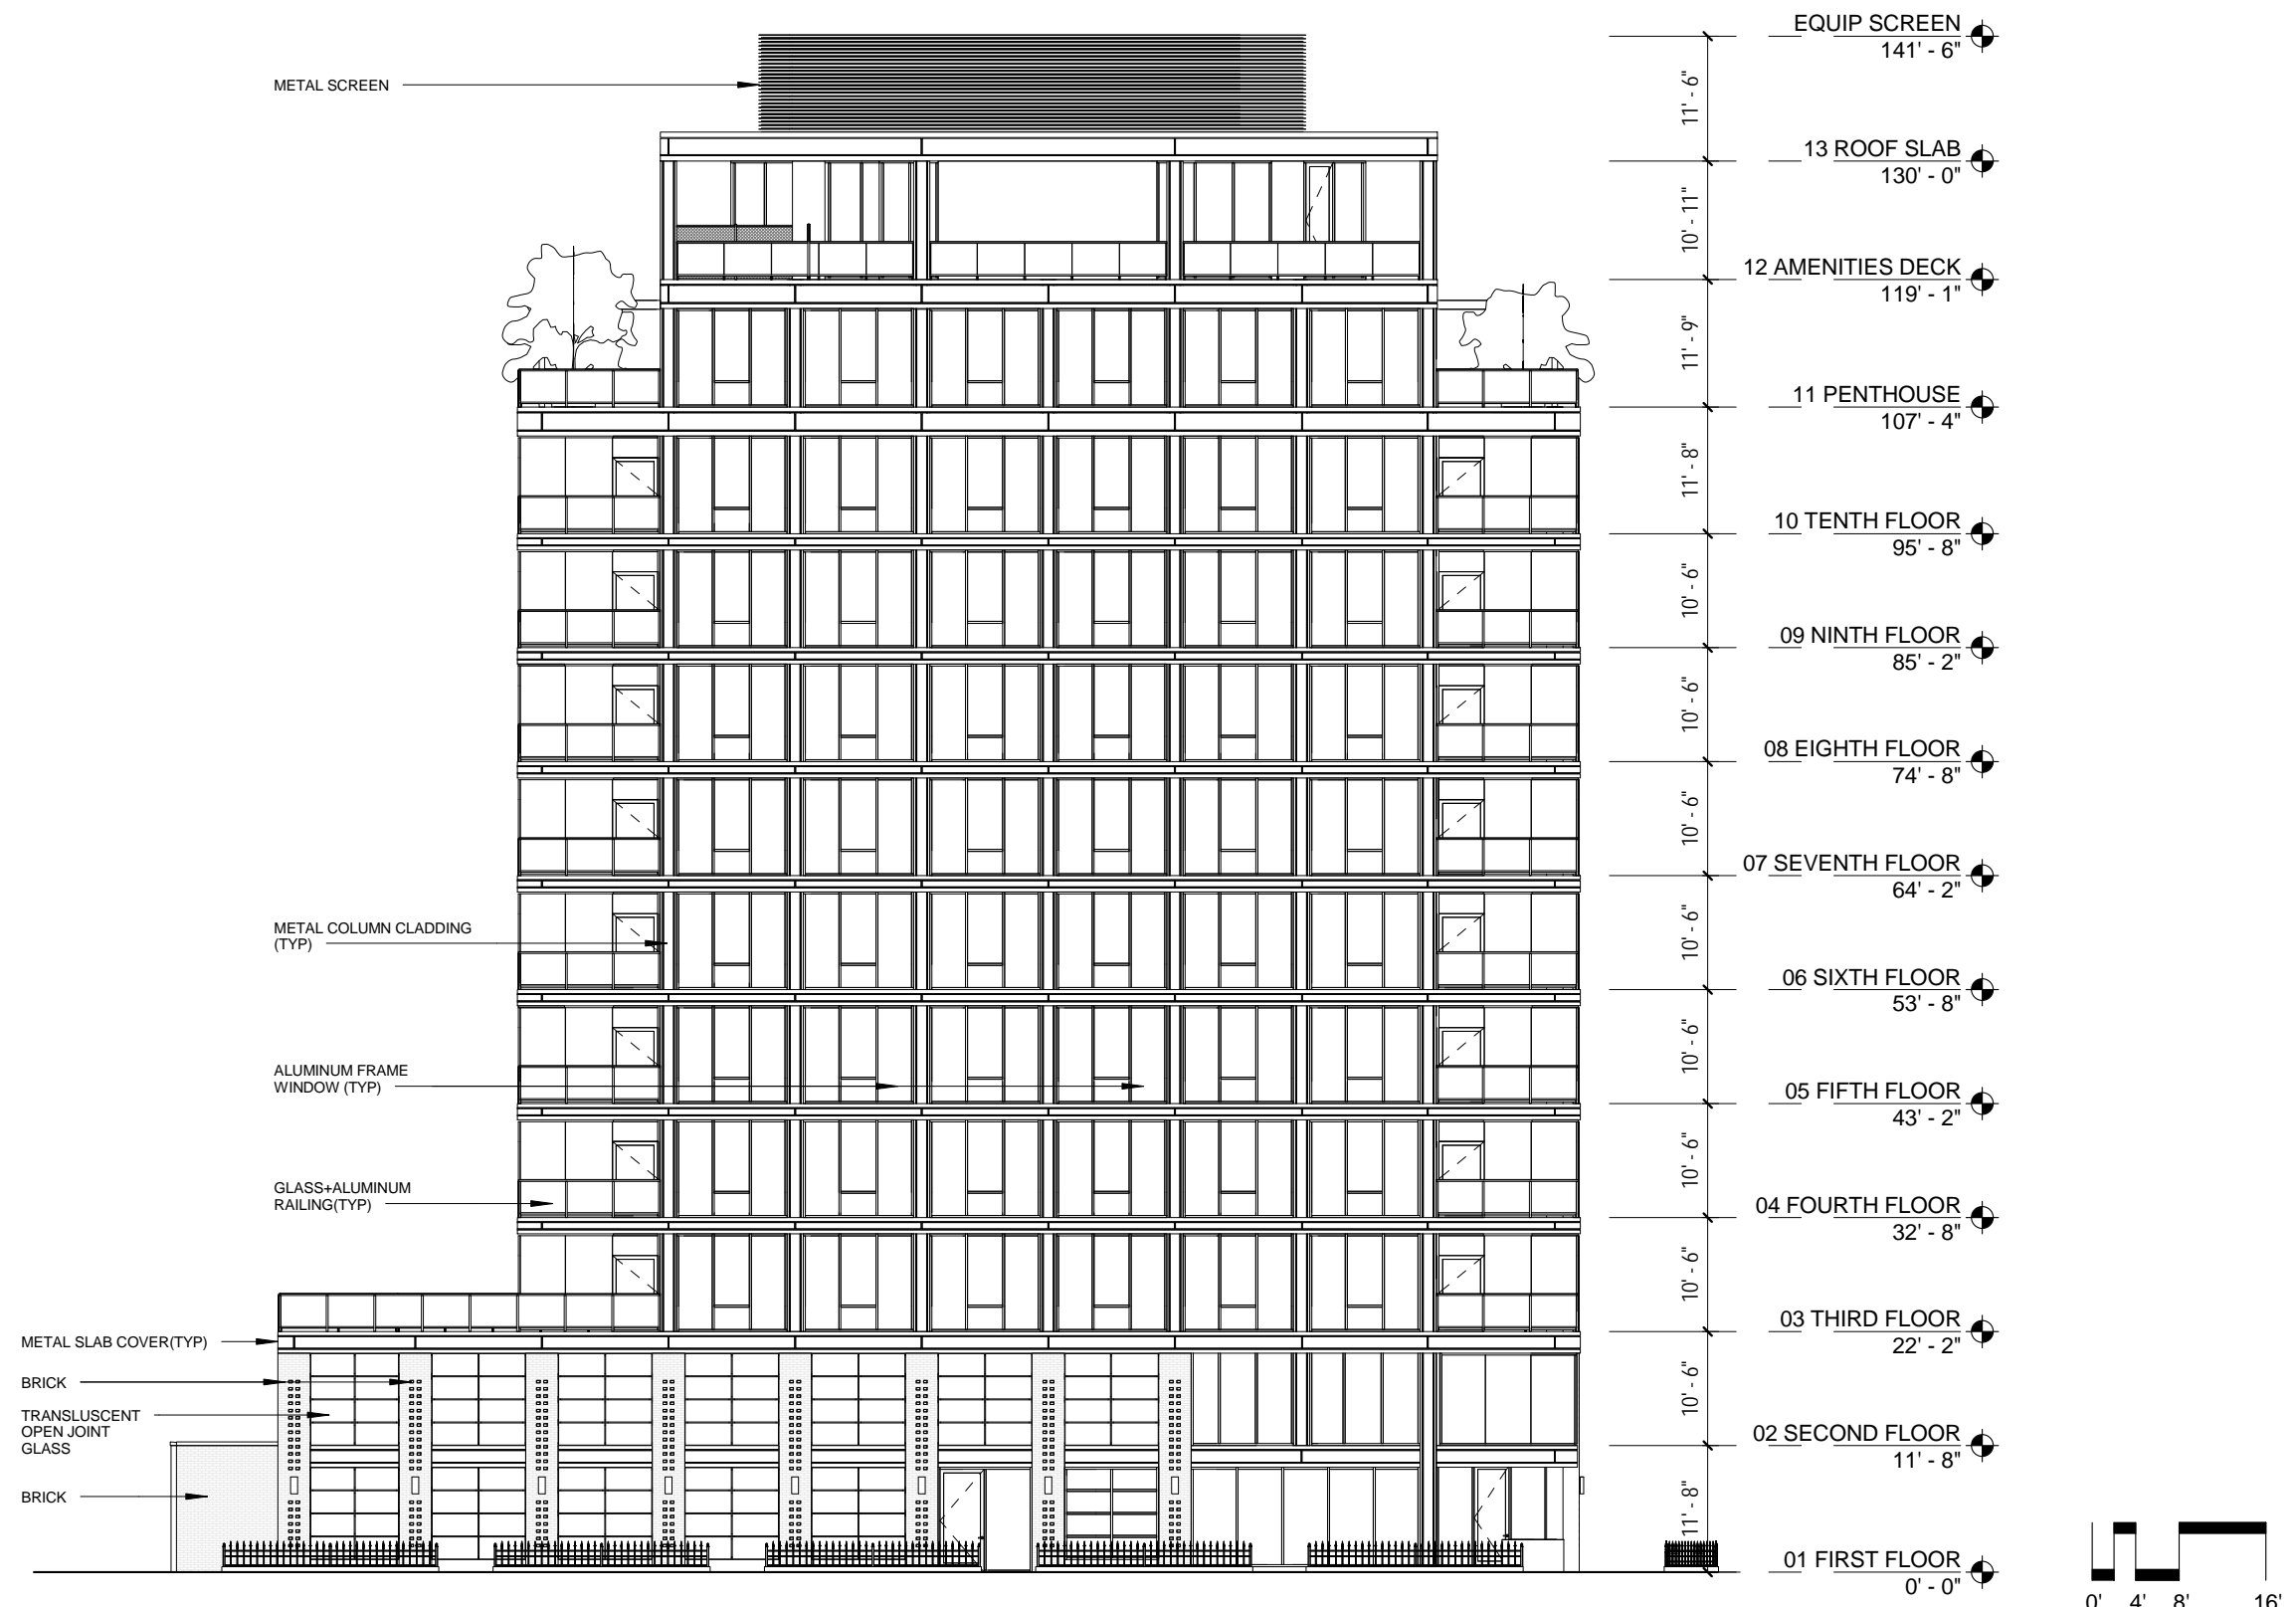

AERIAL VIEW

LOBBY VIEW

VIEW NORTHEAST AT SEDGWICK & SUPERIOR STREET

CLOSE UP - LOBBY VIEW

CLOSE UP - SIDEWALK LEVEL DETAIL VIEW

SITE PLAN

Printed 11/7/2016 5:51:07 PM

© Copyright 2014 FitzGerald Associates Architects