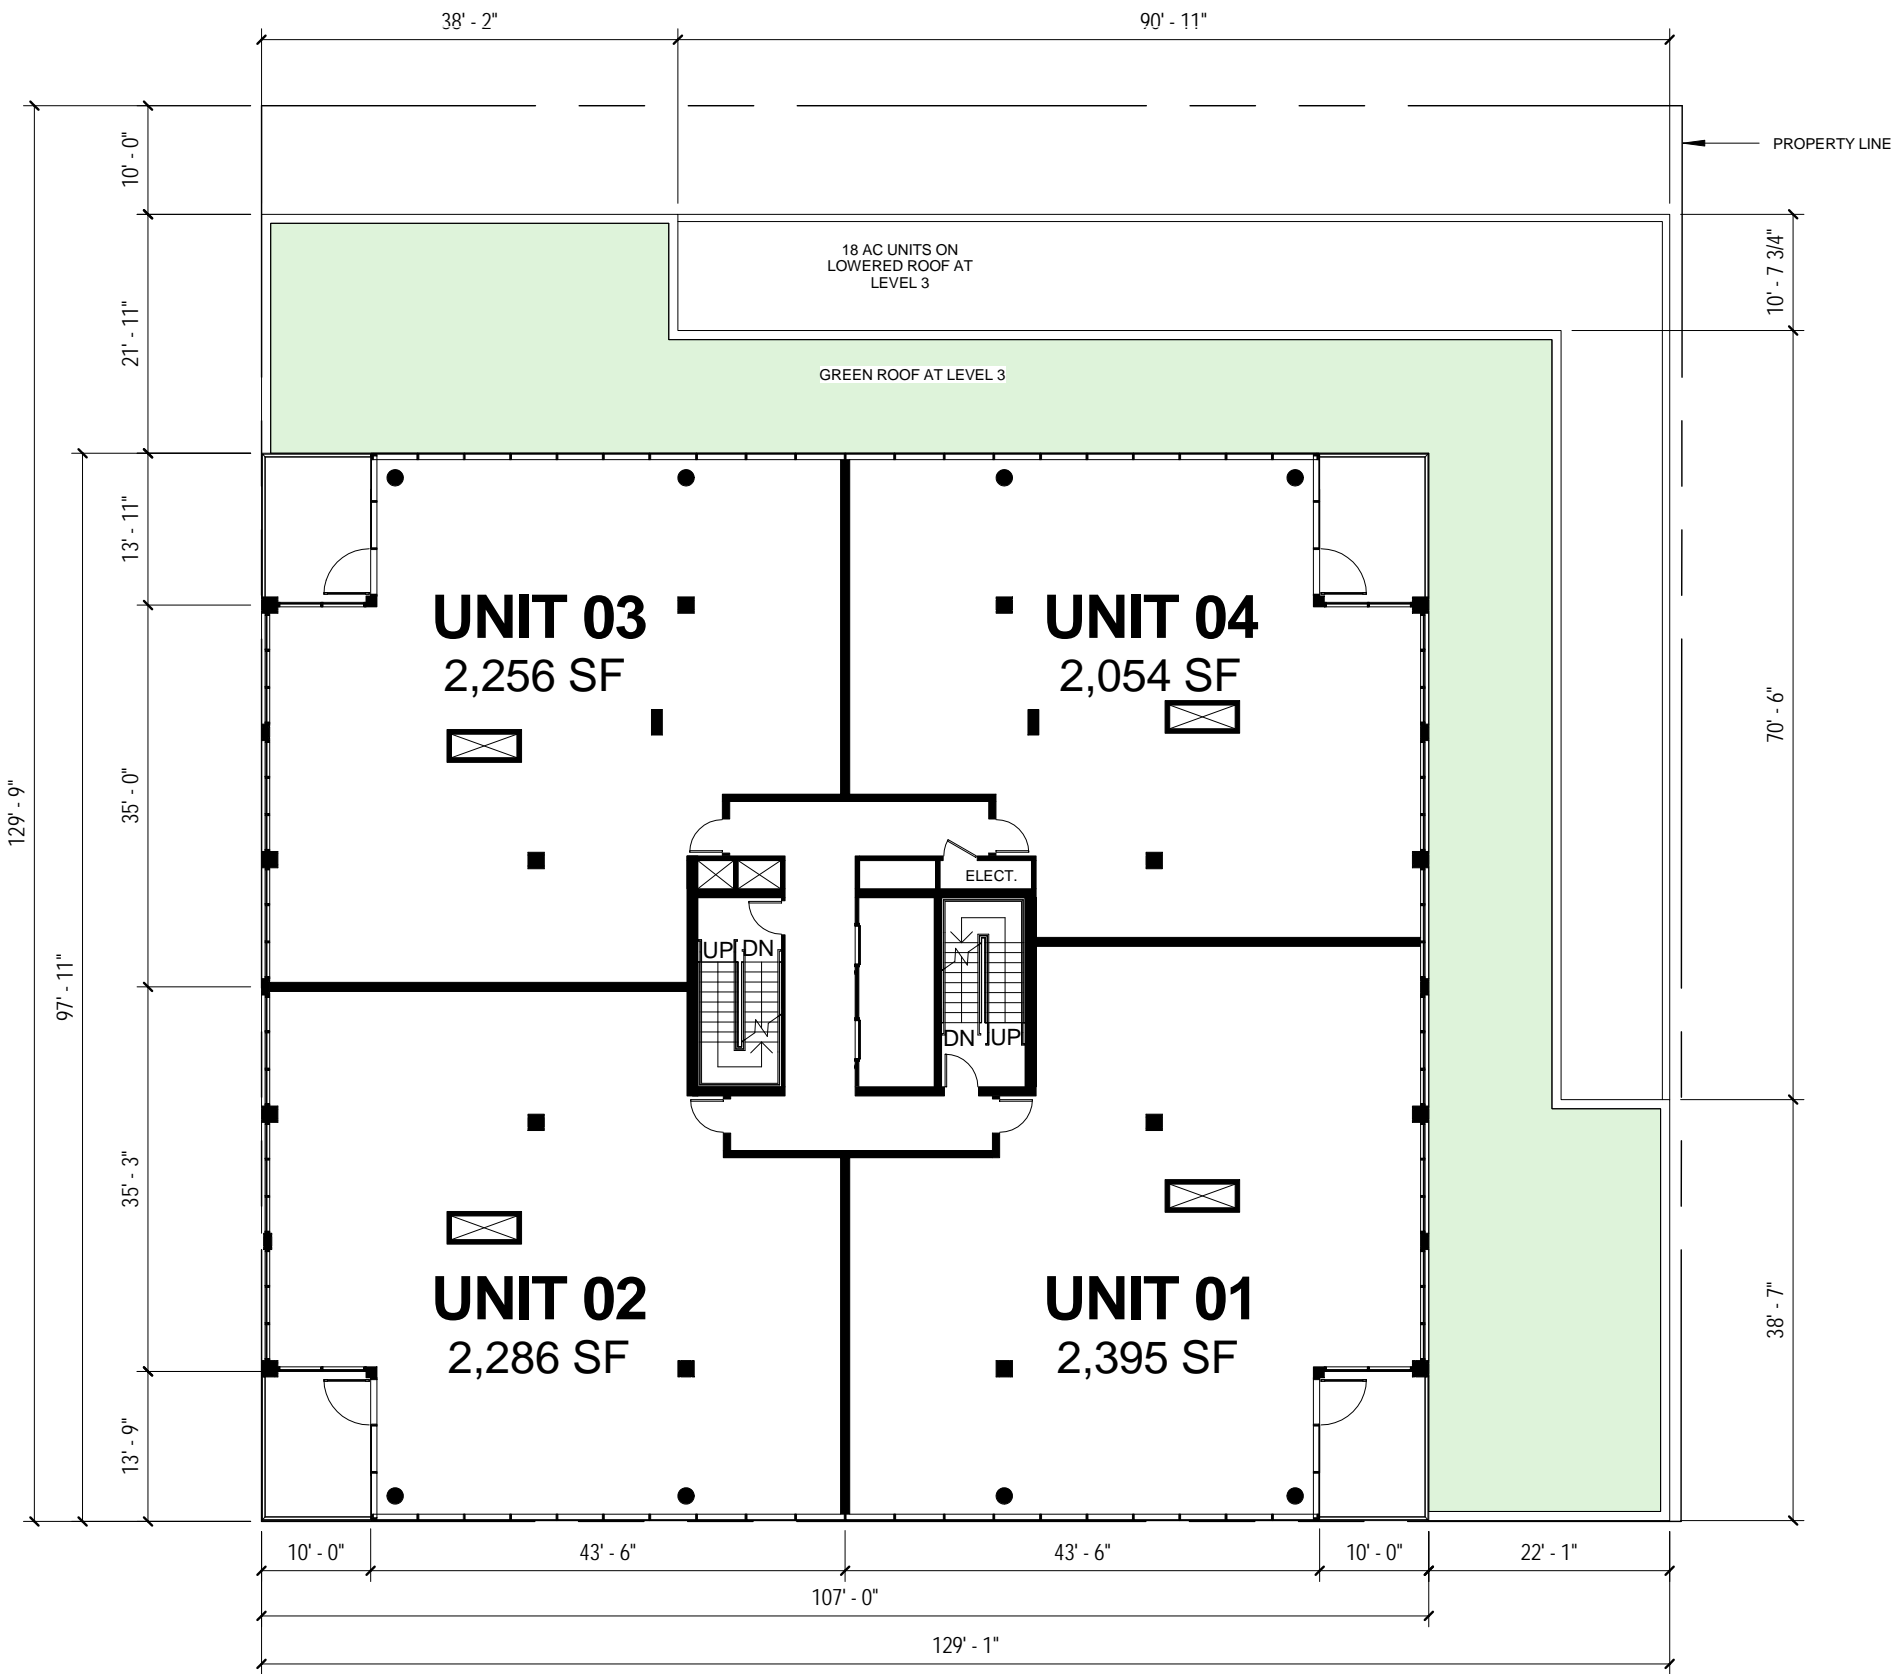

AERIAL VIEW

LOBBY VIEW

VIEW NORTHEAST AT SEDGWICK & SUPERIOR STREET

CLOSE UP - LOBBY VIEW

CLOSE UP - SIDEWALK LEVEL DETAIL VIEW

SITE PLAN

Printed 11/7/2016 5:51:07 PM

© Copyright 2014 FitzGerald Associates Architects