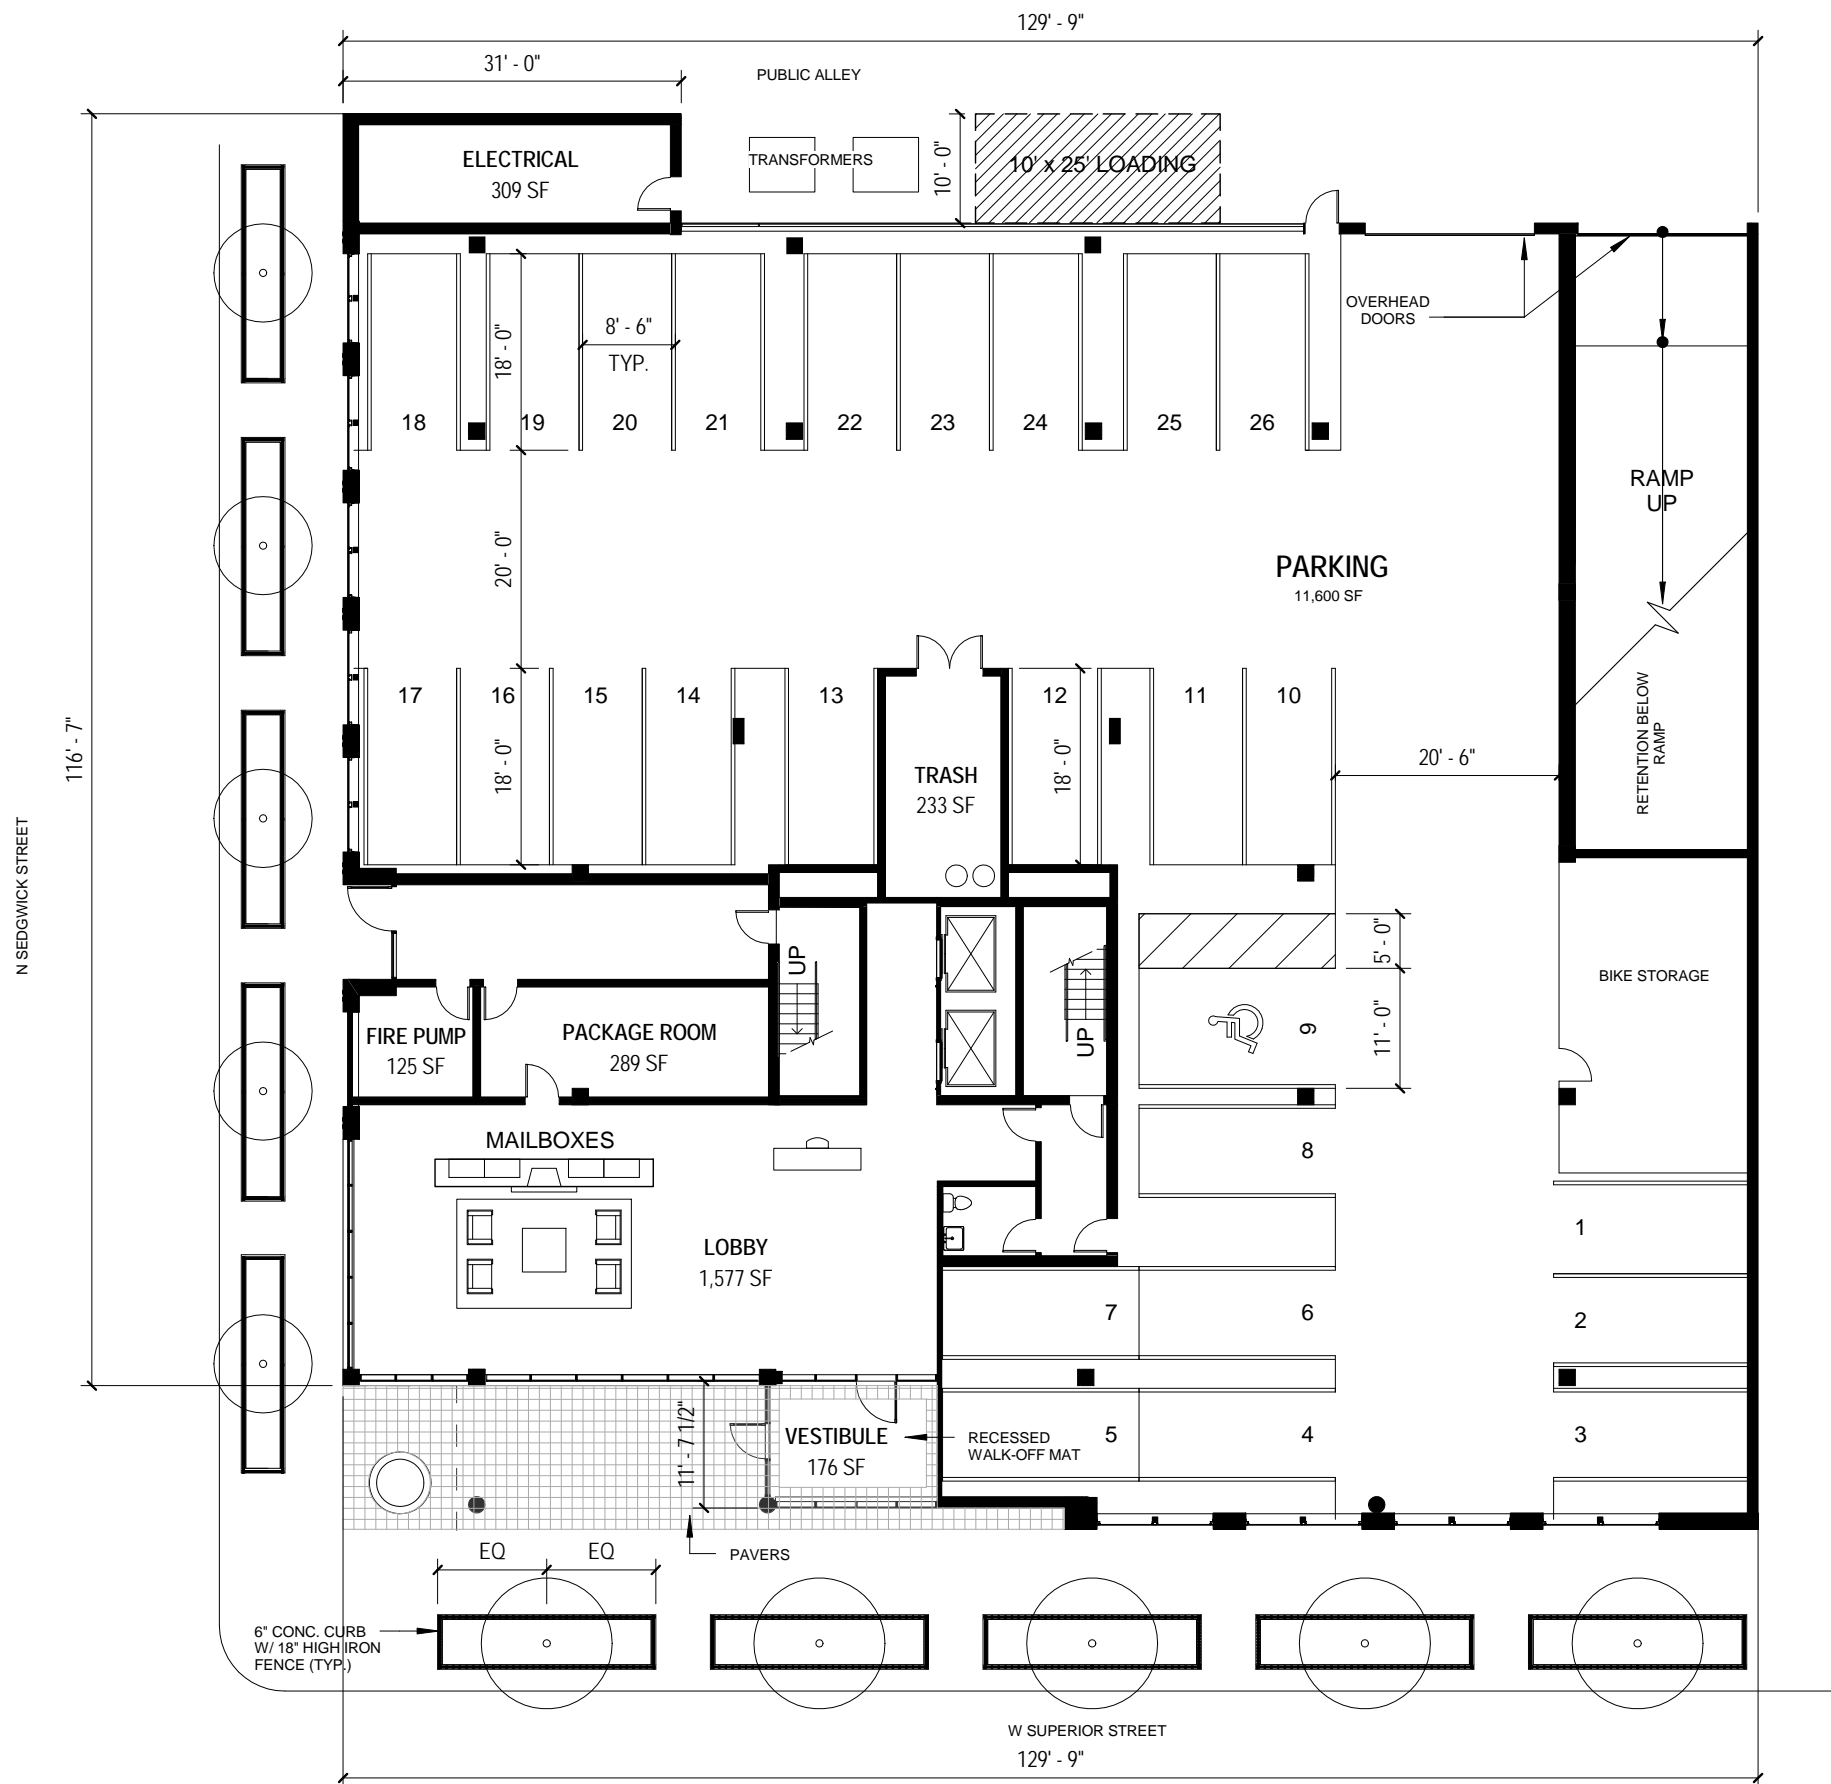

AERIAL VIEW

LOBBY VIEW

VIEW NORTHEAST AT SEDGWICK & SUPERIOR STREET

CLOSE UP - LOBBY VIEW

CLOSE UP - SIDEWALK LEVEL DETAIL VIEW

SITE PLAN

Printed 11/7/2016 5:51:07 PM

© Copyright 2014 FitzGerald Associates Architects