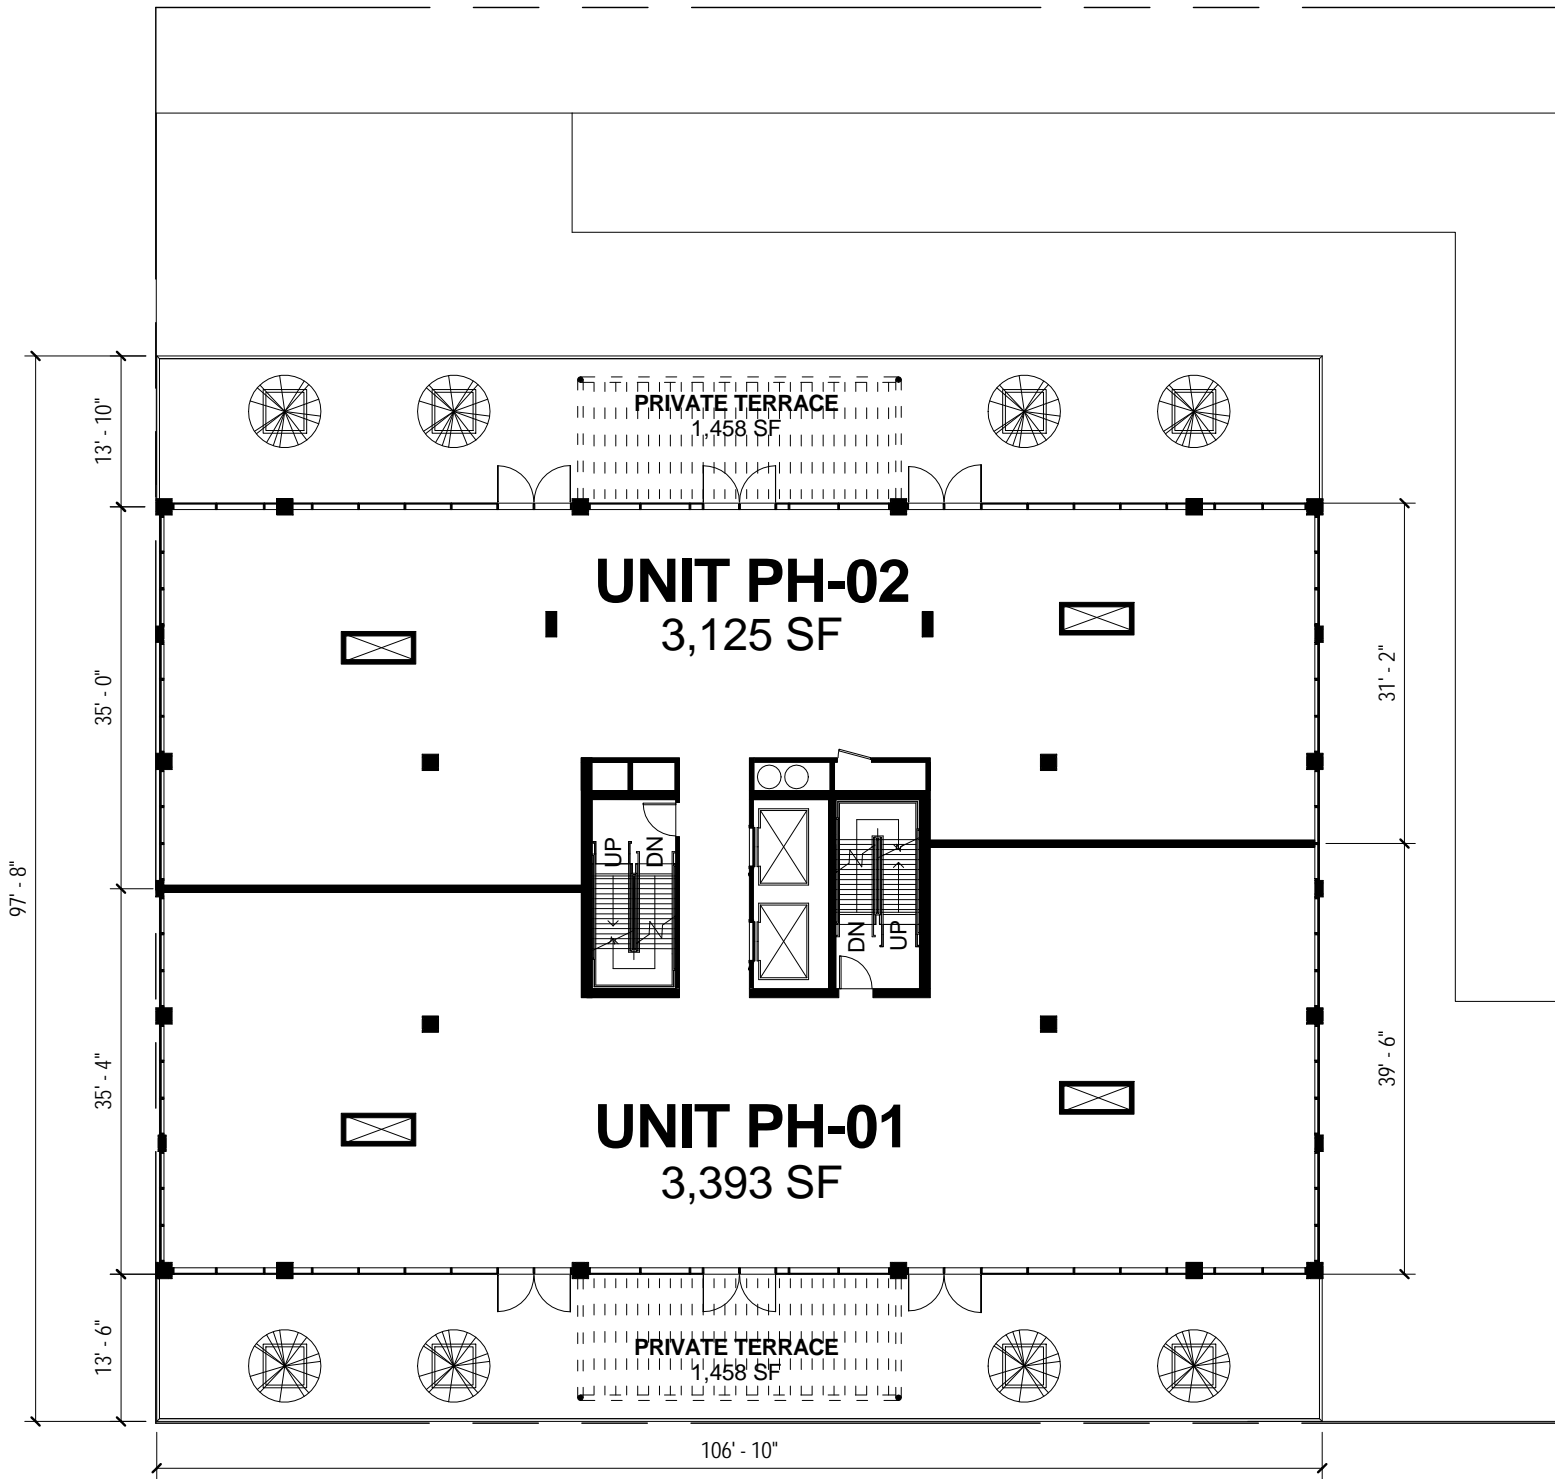

AERIAL VIEW

LOBBY VIEW

VIEW NORTHEAST AT SEDGWICK & SUPERIOR STREET

CLOSE UP - LOBBY VIEW

CLOSE UP - SIDEWALK LEVEL DETAIL VIEW

SITE PLAN

Printed 11/7/2016 5:51:07 PM

© Copyright 2014 FitzGerald Associates Architects